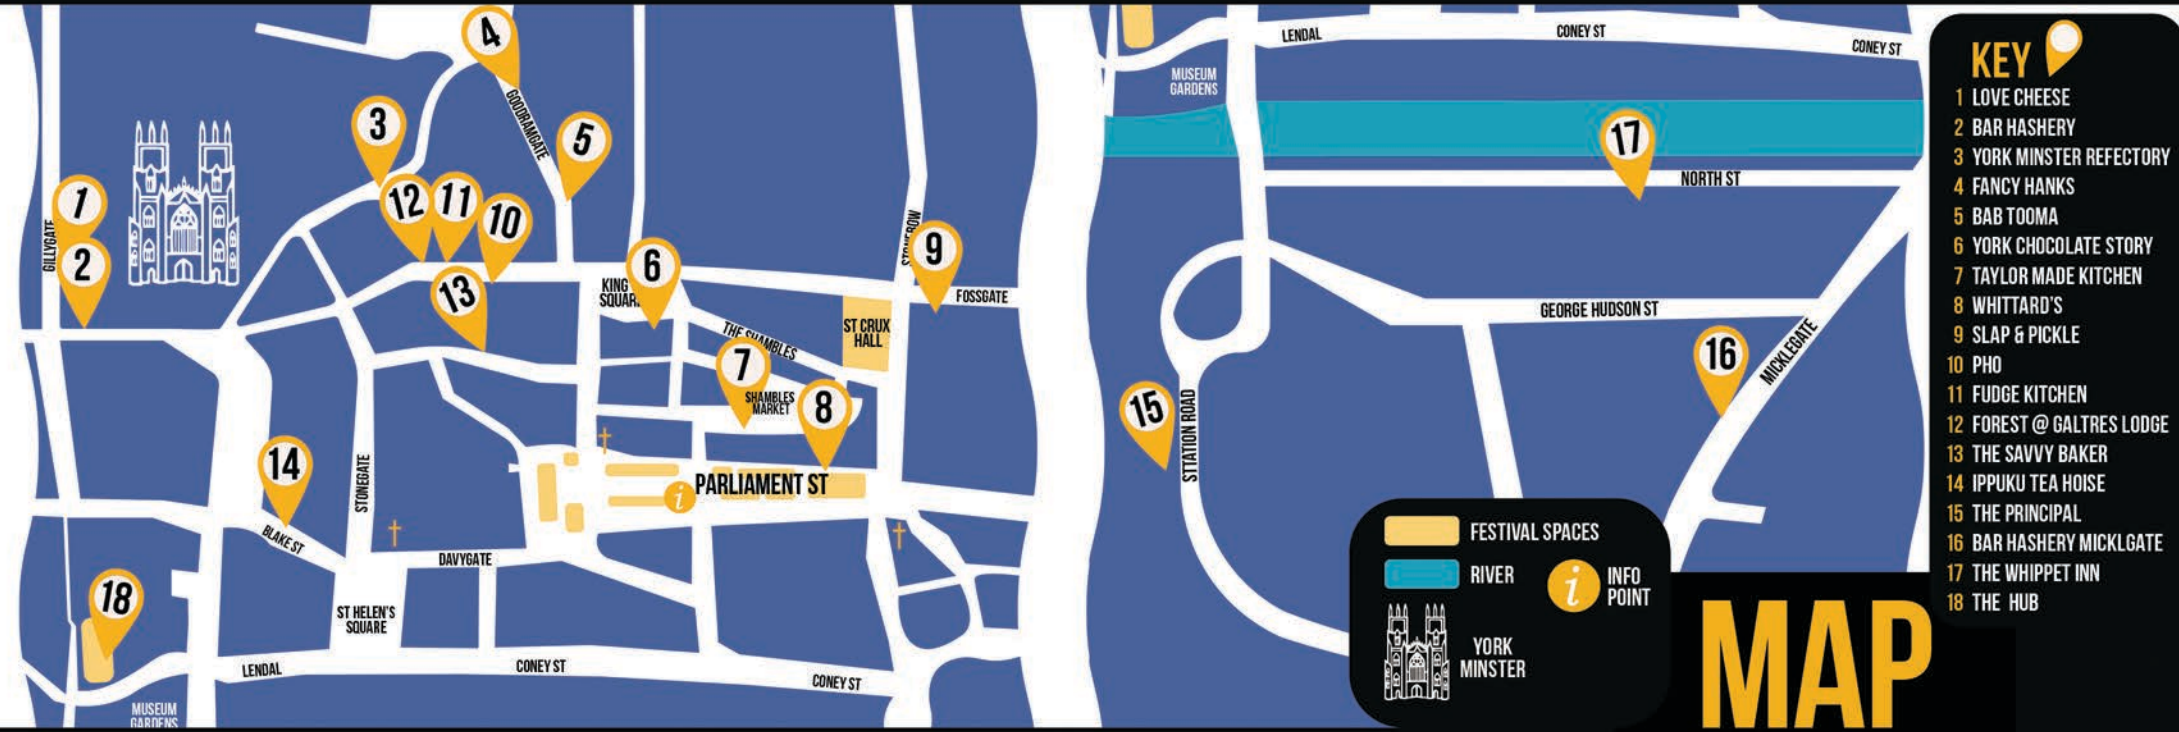

TASTE TRAIL WEST ROUTE

SAMPLES AND OFFERS FROM YORK'S TASTIEST BUSINESSES

£10.00

YORK FOOD & DRINK FESTIVAL

| KEY | LOCATION | SAMPLE | DISCOUNT | DETAILS |
|-----|---------------------------------|---|--|---|
| | 1 Love Cheese | A sample of local cheese | 10% off in shop and Speakcheesy during the event | 16 Gillygate, YO31 7EQ Open: 10am - 5pm Tues & Thurs; 10am - 4pm Wed; 10am - 6pm Fri-Sat |
| | 2 Bar Hashery | Savoury Waffle or Sweet bake samples | 10% discount on food for the duration of the event | 3 Bootham, YO30 7BN Open: 8am - 5pm Daily |
| | 3 York Minster Refectory | A sample of Aged Beef Rump Tartare | 10% off final bill for duration of the event | 2 Deangate, YO1 7JA Open: 12pm - 3pm Daily |
| | 4 Fancy Hanks | A sample of homemade raspberry lemonade | 10% discount for the duration of the event | 39 Goodramgate, YO1 7LS Open: 12pm - 5pm Daily |
| | 5 Bab Tooma | A sample of Shish Taouk, Chicken Schwarama, Falafel or Lamb Kabab | 15% discount for the duration of the event | 63 Goodramgate, YO1 7LS Open: 12pm - 5pm Daily |
| | 6 York's Chocolate Story | A Chocolate Treat | | 3-4 King's Square, YO1 7LD Open: 10am - 5pm Daily |