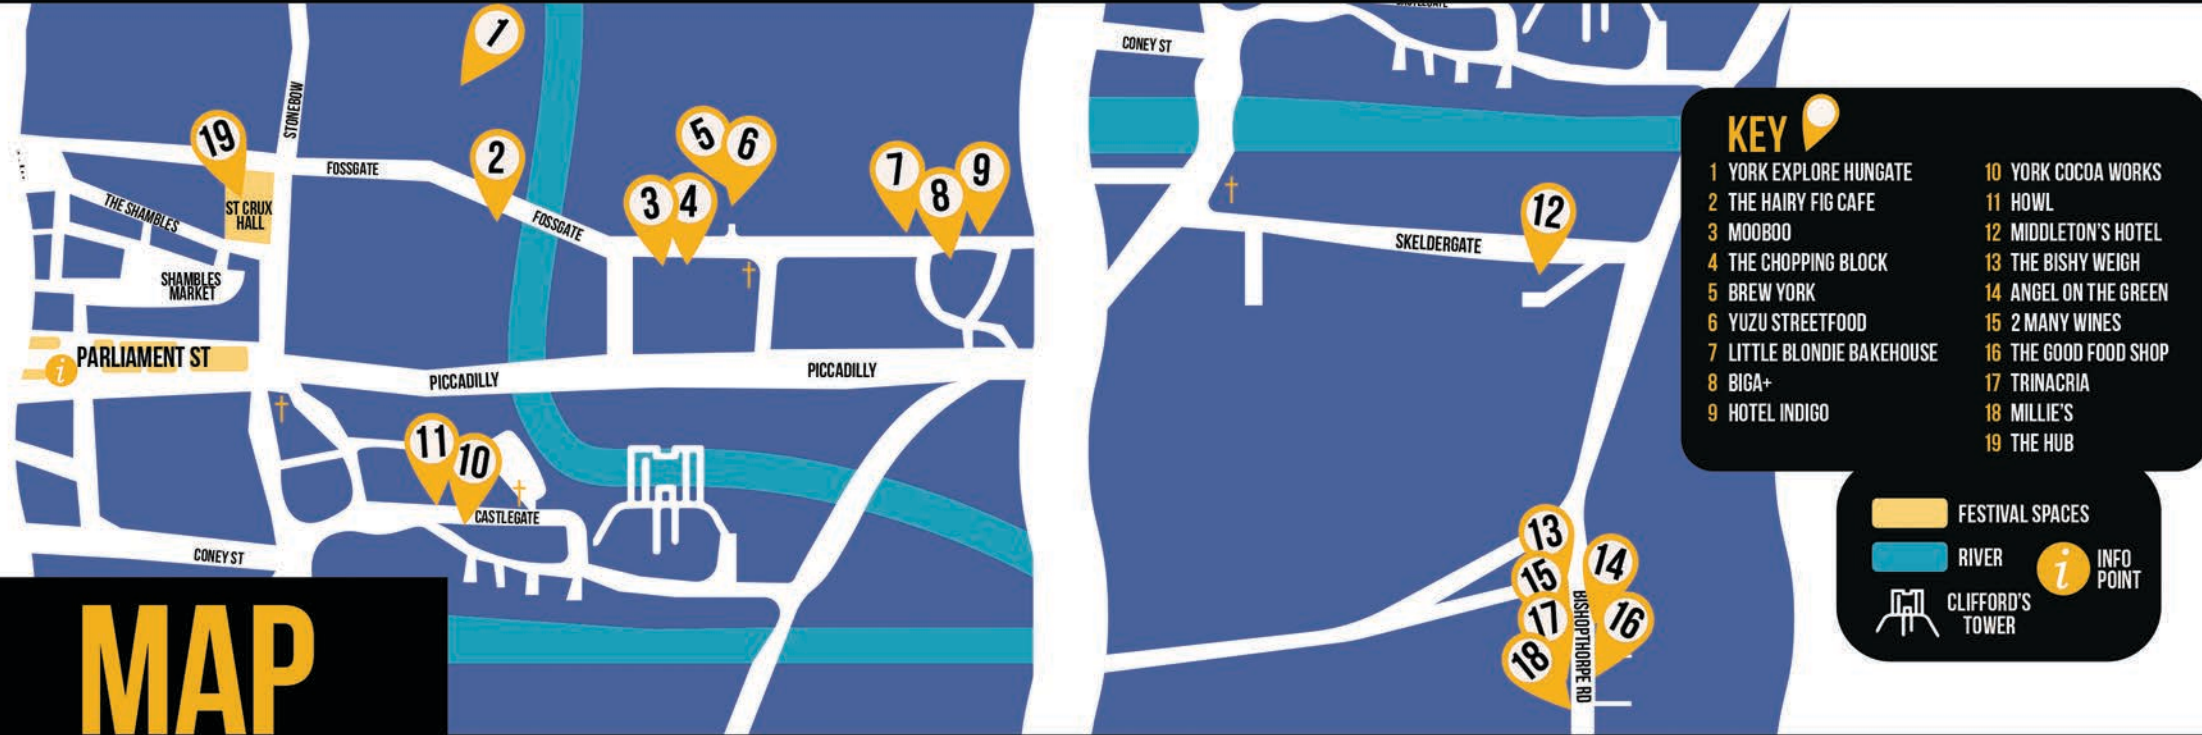

## MAP

**KEY**

- 1 YORK EXPLORE HUNGATE
- 2 THE HAIRY FIG CAFE
- 3 MOOBOO
- 4 THE CHOPPING BLOCK
- 5 BREW YORK
- 6 YUZU STREETFOOD
- 7 LITTLE BLONDIE BAKEHOUSE
- 8 BIGA+
- 9 HOTEL INDIGO
- 10 YORK COCOA WORKS
- 11 HOWL
- 12 MIDDLETON'S HOTEL
- 13 THE BISHY WEIGH
- 14 ANGEL ON THE GREEN
- 15 2 MANY WINES
- 16 THE GOOD FOOD SHOP
- 17 TRINACRIA
- 18 MILLIE'S
- 19 THE HUB

FESTIVAL SPACES  
 RIVER  
 INFO POINT  
 CLIFFORD'S TOWER

KEY	LOCATION	SAMPLE	DISCOUNT	DETAILS
1	York Explore Hungate	A sample of cakes		Bellerby Court, YO1 7AF Open: 9am-4pm Mon - Fri; 10am-4pm Sat
2	The Hairy Fig Cafe	A sample of Hairy Fig Deli produce from the cafe		38 Fossgate, YO1 9TF Open: 9am-5pm Mon - Thurs; 9am-6pm Fri & Sat; 10:30am-5pm Sun
3	MooBoo	A sample of Bubble Tea		21-23 Walmgate, YO1 9TX Open: 11am-8pm Daily
4	The Chopping Block	A build-your-own Brandade canape with a variety of toppings	£5 glass of Prosecco with your sample	25 Walmgate, YO1 9TX Open: 12pm-6pm Wed - Sun
5	Brew York	A third pint of Lager, Pilsner or IPA (Low alcohol alternative also available)		Unit 6, Enterprise Complex, Walmgate, YO1 9TT Open: 12pm - 11pm Mon - Sat; 12pm - 10pm Sun
6	Yuzu Streetfood	2 Vegetarian Gyoza		Unit 6, Enterprise Complex, Walmgate, YO1 9TT Open: 12pm-9pm Sun - Thurs; 12pm-10pm Fri & Sat